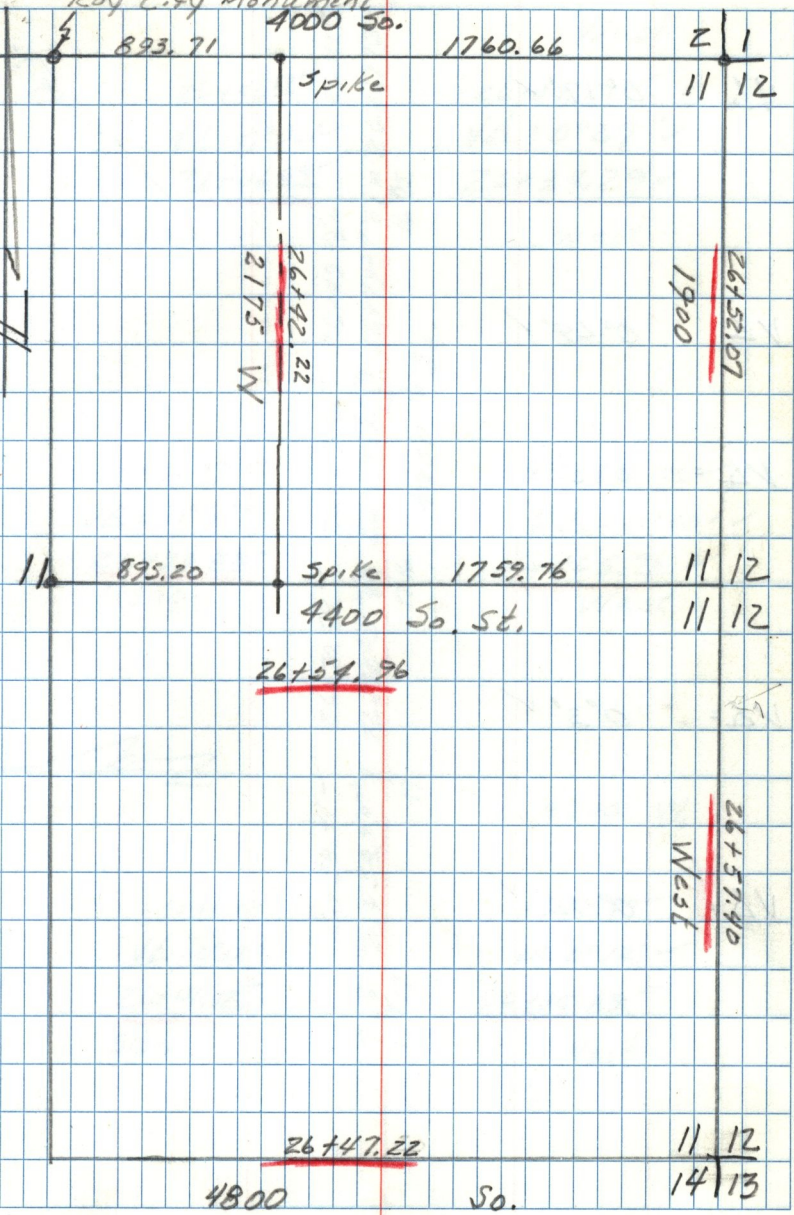

MC-37-47

Roy City Monument

Note: These are corrected distances.